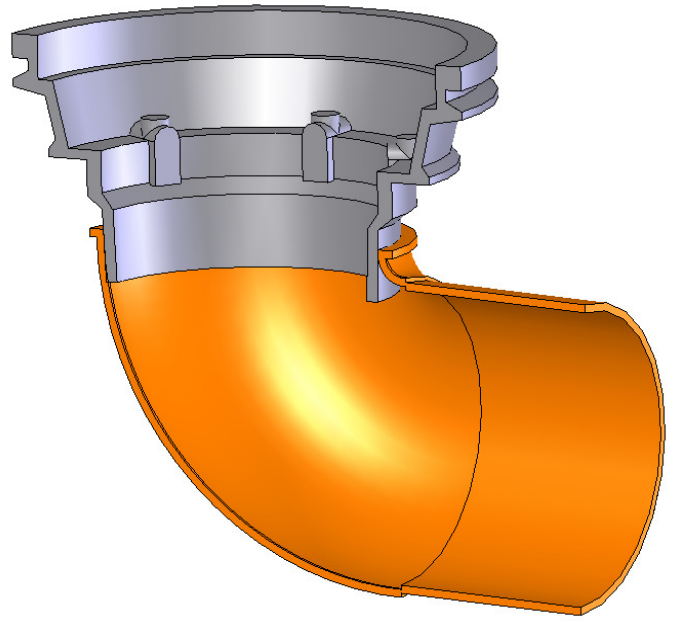

A-A

DO NOT SCALE DRAWING		 DE BEER
J. de Beer B.V. www.jdebeer.nl		
17 mei 2013 UNLESS OTHERWISE SPECIFIED: DIMENSIONS ARE IN MILLIMETERS	TITLE: Pluvetta® 80 met 90 graden bocht	
MATERIAL: Lood	DWG NO. 48.2089-001	A4
WEIGHT: 1,20 kg	SCALE: 1:2	SHEET 1 OF 1