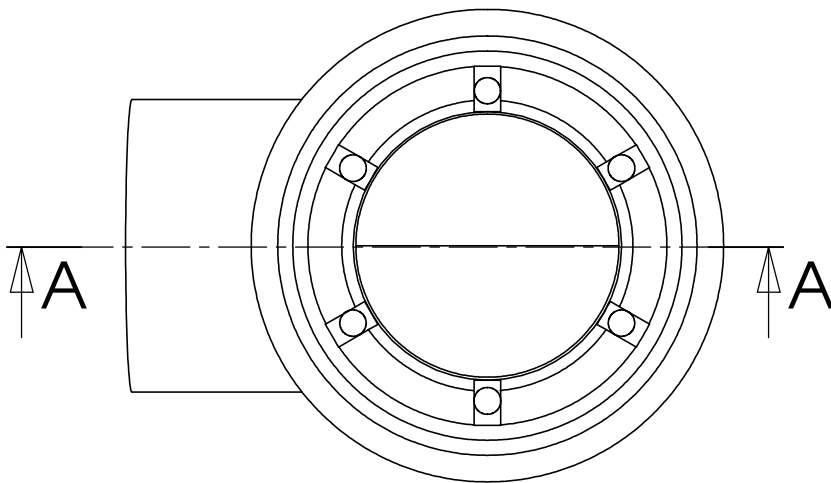

A-A

DO NOT SCALE DRAWING		 DE BEER
J. de Beer B.V. www.jdebeer.nl		
17 mei 2013 UNLESS OTHERWISE SPECIFIED: DIMENSIONS ARE IN MILLIMETERS	TITLE: Pluvetta® 80 met 90 graden bocht	
MATERIAL: Lood	DWG NO. 48.2089-001	A4
WEIGHT: 1,20 kg	SCALE: 1:2	SHEET 1 OF 1