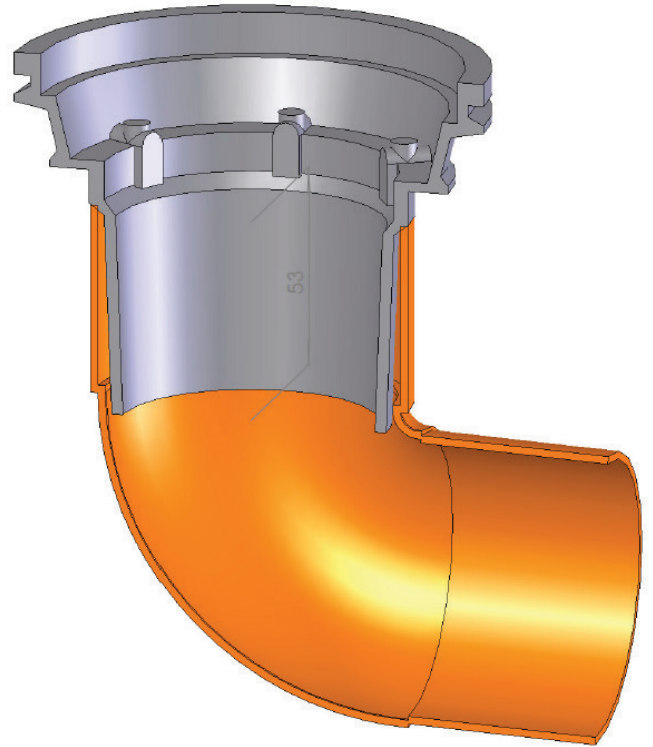

A-A

DO NOT SCALE DRAWING		 DE BEER
J. de Beer B.V. www.debeer-sanitair.nl		
7 mei 2007	TITLE:	
UNLESS OTHERWISE SPECIFIED: DIMENSIONS ARE IN MILLIMETERS	Pluvetta® 80 met 90 graden bocht	
MATERIAL: Lood	DWG NO. 48.2089-001	A4
WEIGHT: 1,20 kg	SCALE:1:2	SHEET 1 OF 1