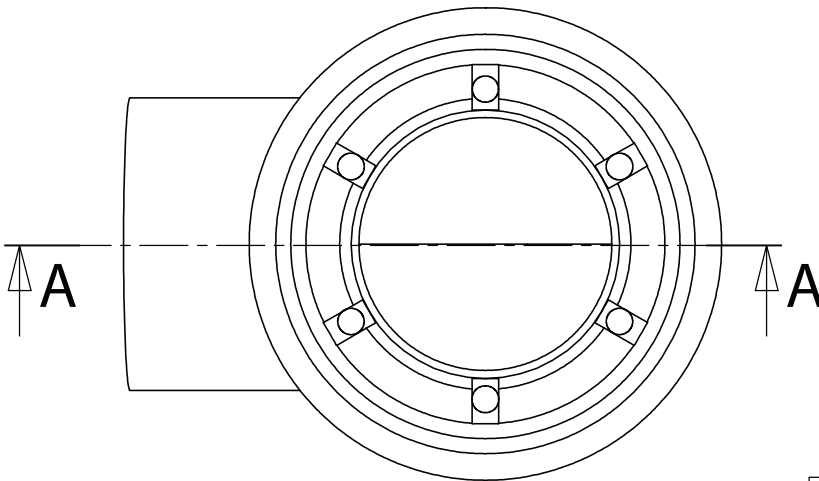

A-A

DO NOT SCALE DRAWING		 DE BEER
J. de Beer B.V. www.debeer-sanitair.nl		
7 mei 2007	TITLE:	
UNLESS OTHERWISE SPECIFIED: DIMENSIONS ARE IN MILLIMETERS	Pluvetta® 80 met 90 graden bocht	
MATERIAL: Lood	DWG NO. 48.2089-001	A4
WEIGHT: 1,20 kg	SCALE:1:2	SHEET 1 OF 1